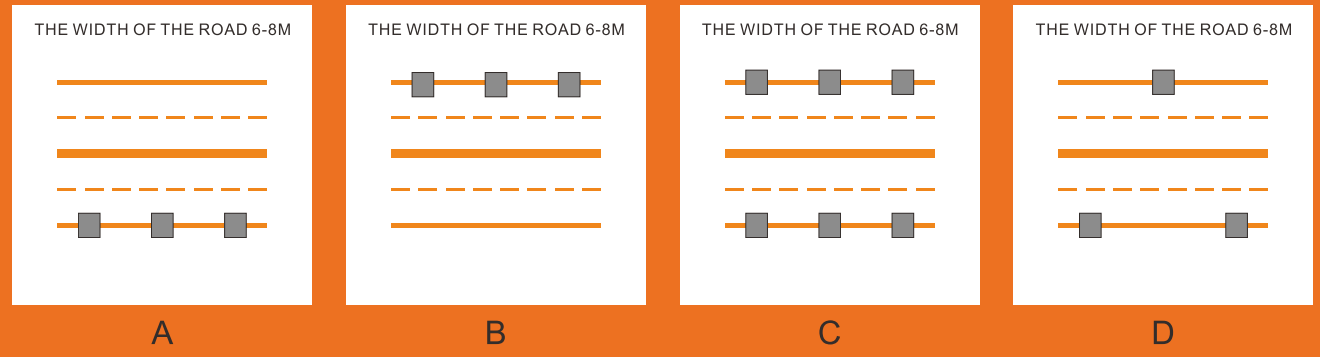

Material

High Quality Aviation Aluminum

Color Temperature

**IP65**

Modell Model	Leistung Power	Lumen Lumen	Verdunklung DIM	Produktgröße Product size	Rohrdurchmesser einbauen Installation Pipe Diameter
LPSTL-50A01	● 50W	3800-4360LM	N	373X300X80mm	∅ 50/60mm
LPSTL-100A01	● 100W	9200-9560LM	N	565X300X80mm	∅ 50/60mm
LPSTL-150A01	● 150W	12600-13350LM	N	757X300X80mm	∅ 50/60mm
LPSTL-200A01	● 200W	17500-18200LM	N	950X300X80mm	∅ 50/60mm