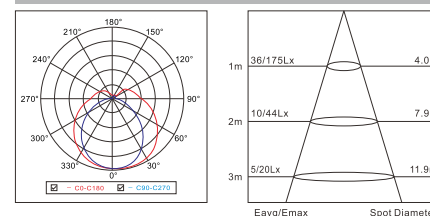

Modell Model	Leistung Power	Lumen Lumen	Verdunklung DIM	Produktgröße Product size
LPTL08D04	● 8W	600-680LM	N	600x37x30mm
LPTL16D04	● 16W	1260-1350LM	N	1200x37x30mm
LPTL10D04-2	● 16W	1260-1350LM	N	600x37x63mm
LPTL20D04-2	● 32W	2550-2670LM	N	1200x37x63mm
LPTL30D04-2	● 62W	4960-5090LM	N	1500x37x63mm
LPTL10DS04-2	● 18W	1420-1530LM	N	588x36x56mm
LPTL20DS04-2	● 36W	2880-2950LM	N	1198x36x56mm
LPTL30DS04-2	● 45W	3750-3870LM	N	1498x36x56mm

8W-LPTL08D04