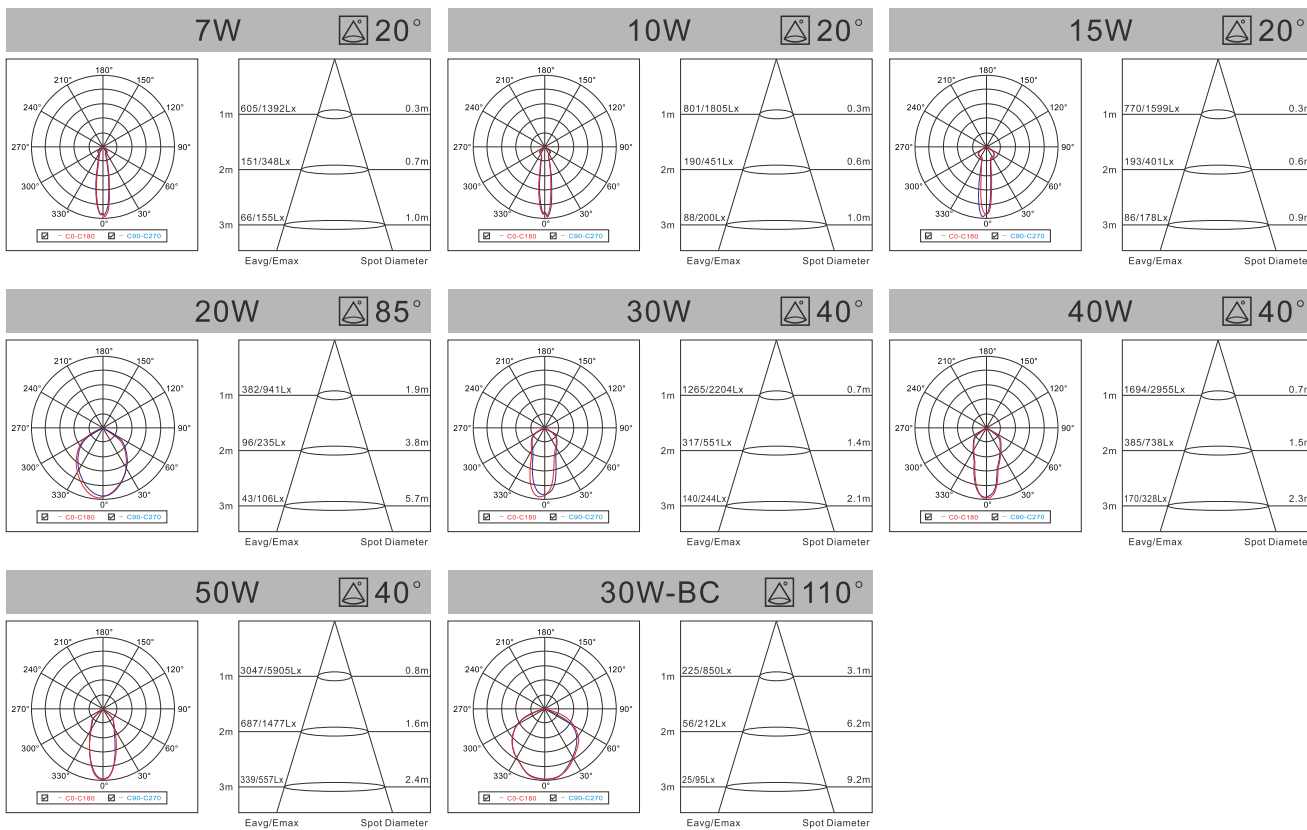

BX SERIES
LED DOWN LIGHT

Material
High Quality Aviation Aluminum

Color Temperature
Warm White
Cool White
Natural White