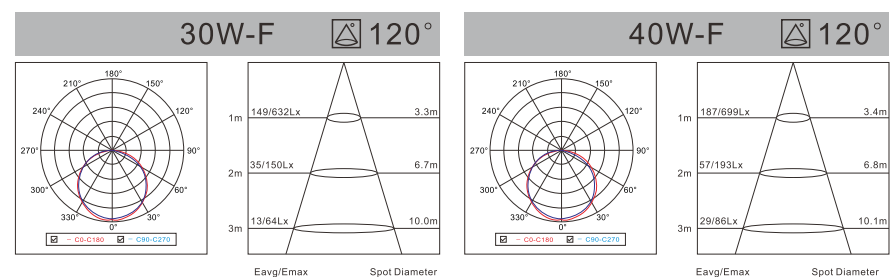

LIPER MAKE THE WORLD MORE ENERGY SAVING! LIPER MAKE THE WORLD MORE ENERGY SAVING!

LED WATERPROOF DOWN LIGHT AC:100/220-240V CRI≥80 H:30000h

Modell Model	Leistung Power	Lumen Lumen	Verdunklung DIM	Produktgröße Product size
LP-DL20MA01-Y	● 20W	1600-1700LM	N	∅ 182X48mm
LP-DL30MA01-Y	● 30W	2400-2500LM	N	∅ 235X52mm
LP-DL40MA01-Y	● 40W	3200-3300LM	N	∅ 292X55mm
LP-DL20MA01-YG(SENSOR)	● 20W	1600-1700LM	N	∅ 182X48mm
LP-DL30MA01-YG(SENSOR)	● 30W	2400-2500LM	N	∅ 235X52mm
LP-DL40MA01-YG(SENSOR)	● 40W	3200-3300LM	N	∅ 292X55mm

Modell Model	Leistung Power	Lumen Lumen	Verdunklung DIM	Produktgröße Product size
LP-DL30MA01-F	● 30W	2400-2500LM	N	215x215x48mm
LP-DL40MA01-F	● 40W	3200-3300LM	N	265x265x55mm
LP-DL30MA01-FG(SENSOR)	● 30W	2400-2500LM	N	215x215x48mm
LP-DL40MA01-FG(SENSOR)	● 40W	3200-3300LM	N	265x265x55mm

IP65 LED DOWNLIGHT
20W / 30W / 40W