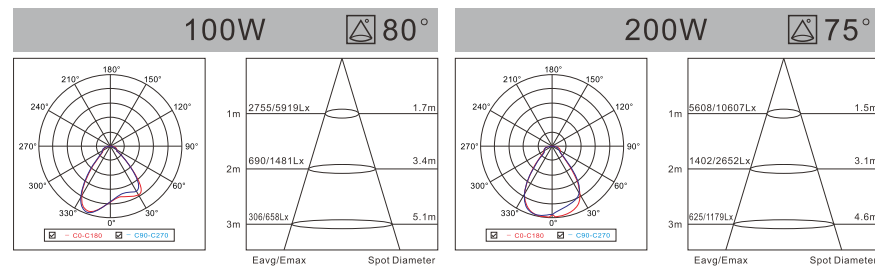

Material

High Quality Aviation Aluminum

Color Temperature