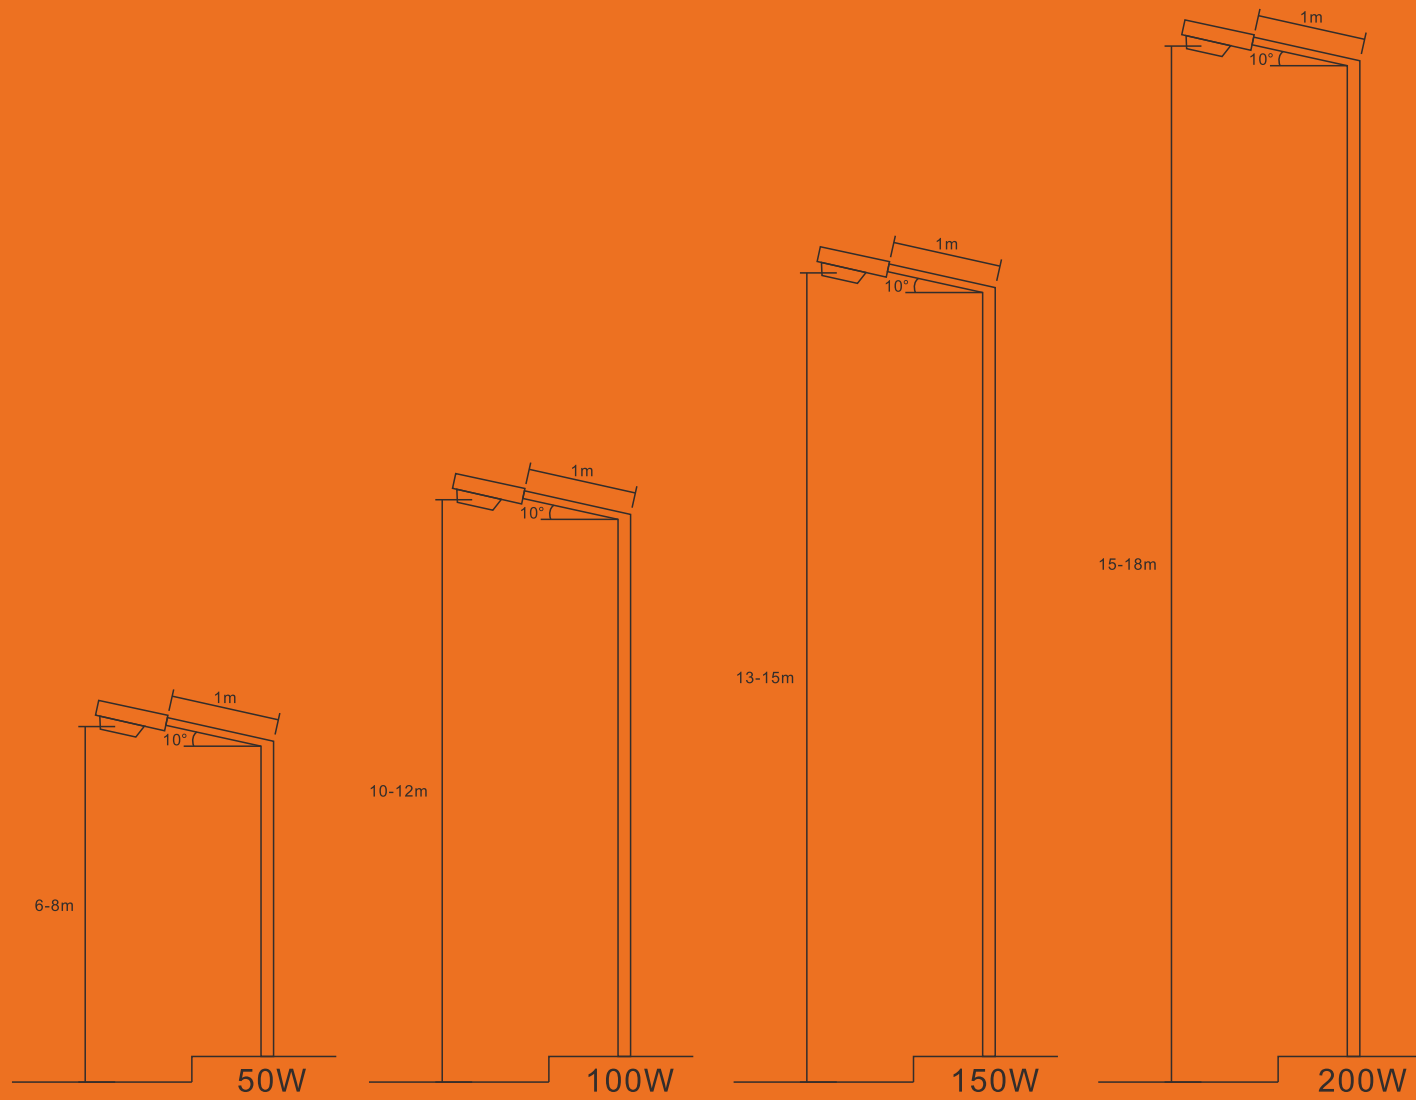

IP65

Modell Model	Leistung Power	Lumen Lumen	Verdunklung DIM	Produktgröße Product size	Rohrdurchmesser einbauen Installation Pipe Diameter
LPSTL-50A01	● 50W	3800-4360LM	N	373X300X80mm	∅ 50/60mm
LPSTL-100A01	● 100W	9200-9560LM	N	565X300X80mm	∅ 50/60mm
LPSTL-150A01	● 150W	12600-13350LM	N	757X300X80mm	∅ 50/60mm
LPSTL-200A01	● 200W	17500-18200LM	N	950X300X80mm	∅ 50/60mm

	RECOMMENDED SPACING OF STREET LIGHTS				ROAD REFERENCE DATASHEET				
	A	B	C	D	Lm(cd/m²)	Uo	U1	TI[%]	EIR
50W	18-21m	18-21m	30-36m	32-38m	≥0.75	≥0.40	≥0.60	≤15	≥0.30
100W	30-36m	30-36m	52-68m	57-63m					
150W	42-48m	42-48m	57-63m	57-63m					
200W	45-51m	45-51m	57-63m	57-63m