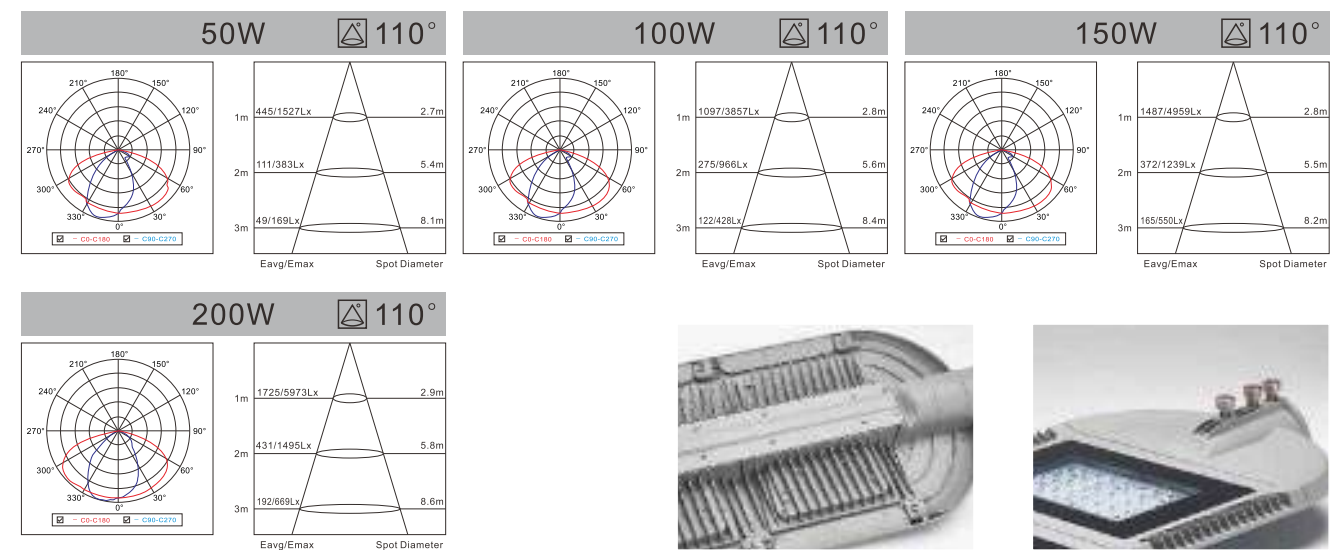

Material

High Quality Aviation Aluminum

Color Temperature

**IP65**

Modell Model	Leistung Power	Lumen Lumen	Verdunklung DIM	Produktgröße Product size	Rohrdurchmesser einbauen Installation Pipe Diameter
LPSTL-50A01	● 50W	3800-4360LM	N	373X300X80mm	∅ 50/60mm
LPSTL-100A01	● 100W	9200-9560LM	N	565X300X80mm	∅ 50/60mm
LPSTL-150A01	● 150W	12600-13350LM	N	757X300X80mm	∅ 50/60mm
LPSTL-200A01	● 200W	17500-18200LM	N	950X300X80mm	∅ 50/60mm

	RECOMMENDED SPACING OF STREET LIGHTS				ROAD REFERENCE DATASHEET				
	A	B	C	D	Lm(cd/m²)	Uo	U1	TI[%]	EIR
50W	18-21m	18-21m	30-36m	32-38m	≥0.75	≥0.40	≥0.60	≤15	≥0.30
100W	30-36m	30-36m	52-68m	57-63m					
150W	42-48m	42-48m	57-63m	57-63m					
200W	45-51m	45-51m	57-63m	57-63m					