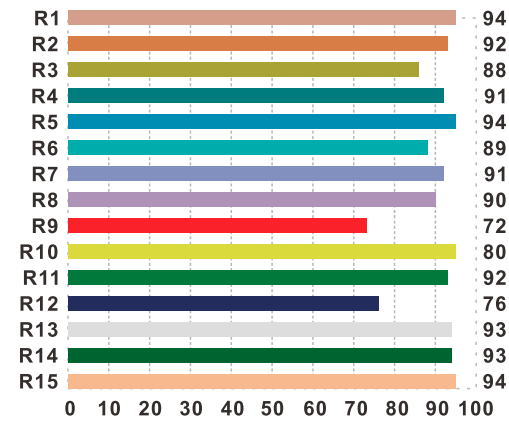

FRESH LIGHT FOR SUPERMARKET

Ra>90(AVERAGE OF R1-R8)
R9>0(OBJECT MORE COLORFUL)

* TAKE 100W AS REFERENCE