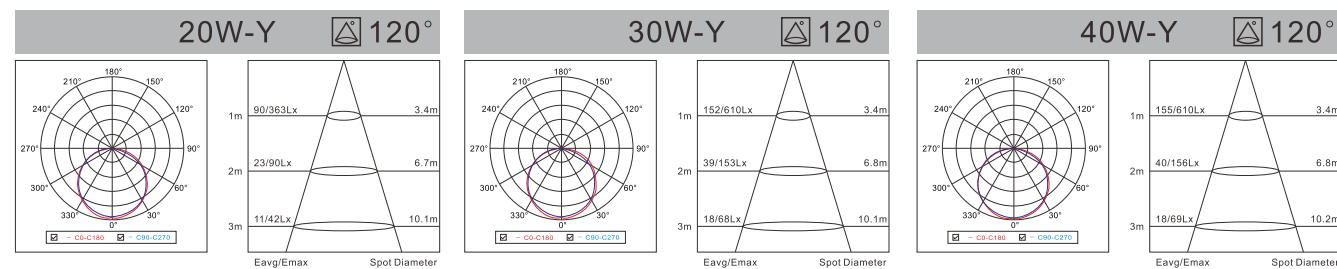

IP65 LED DOWNLIGHT
20W / 30W / 40W