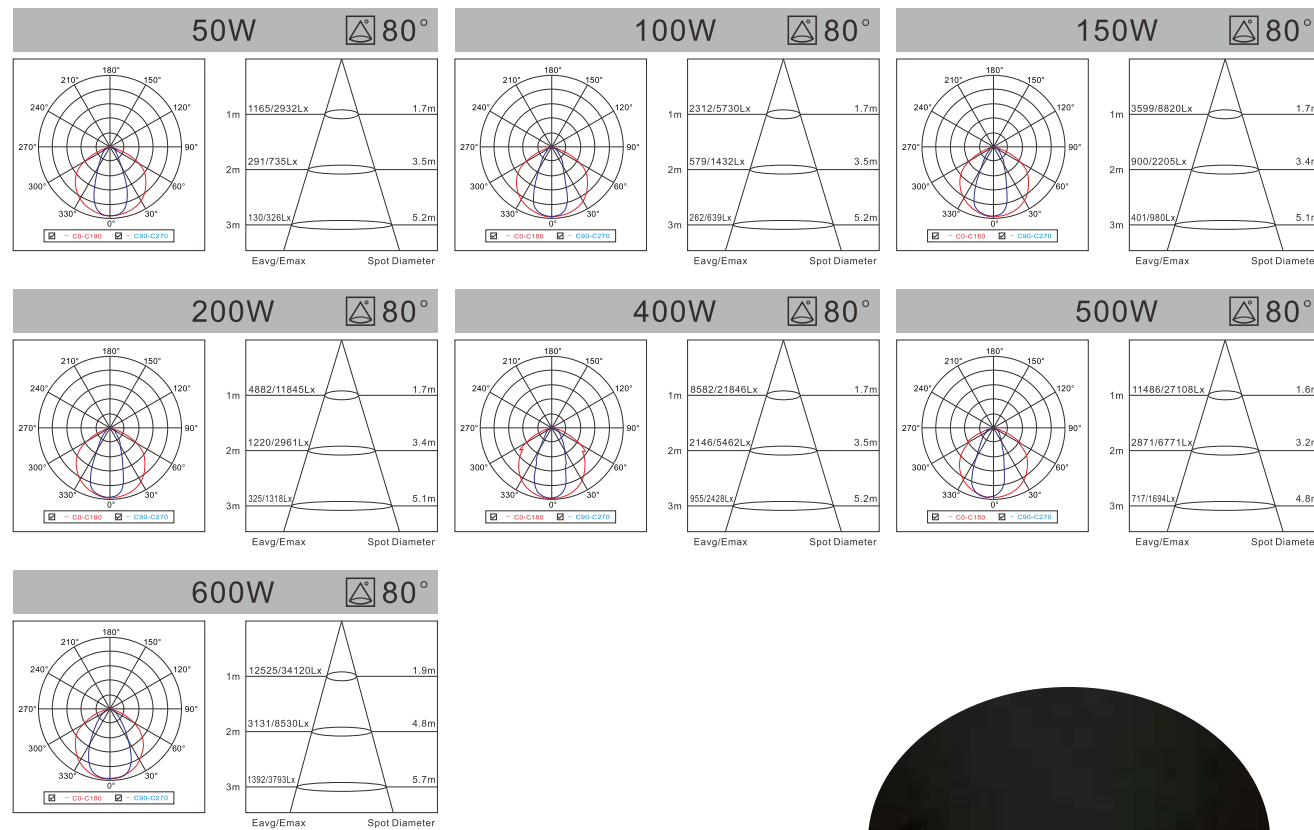

Material

High Quality Aviation Aluminum

Color Temperature