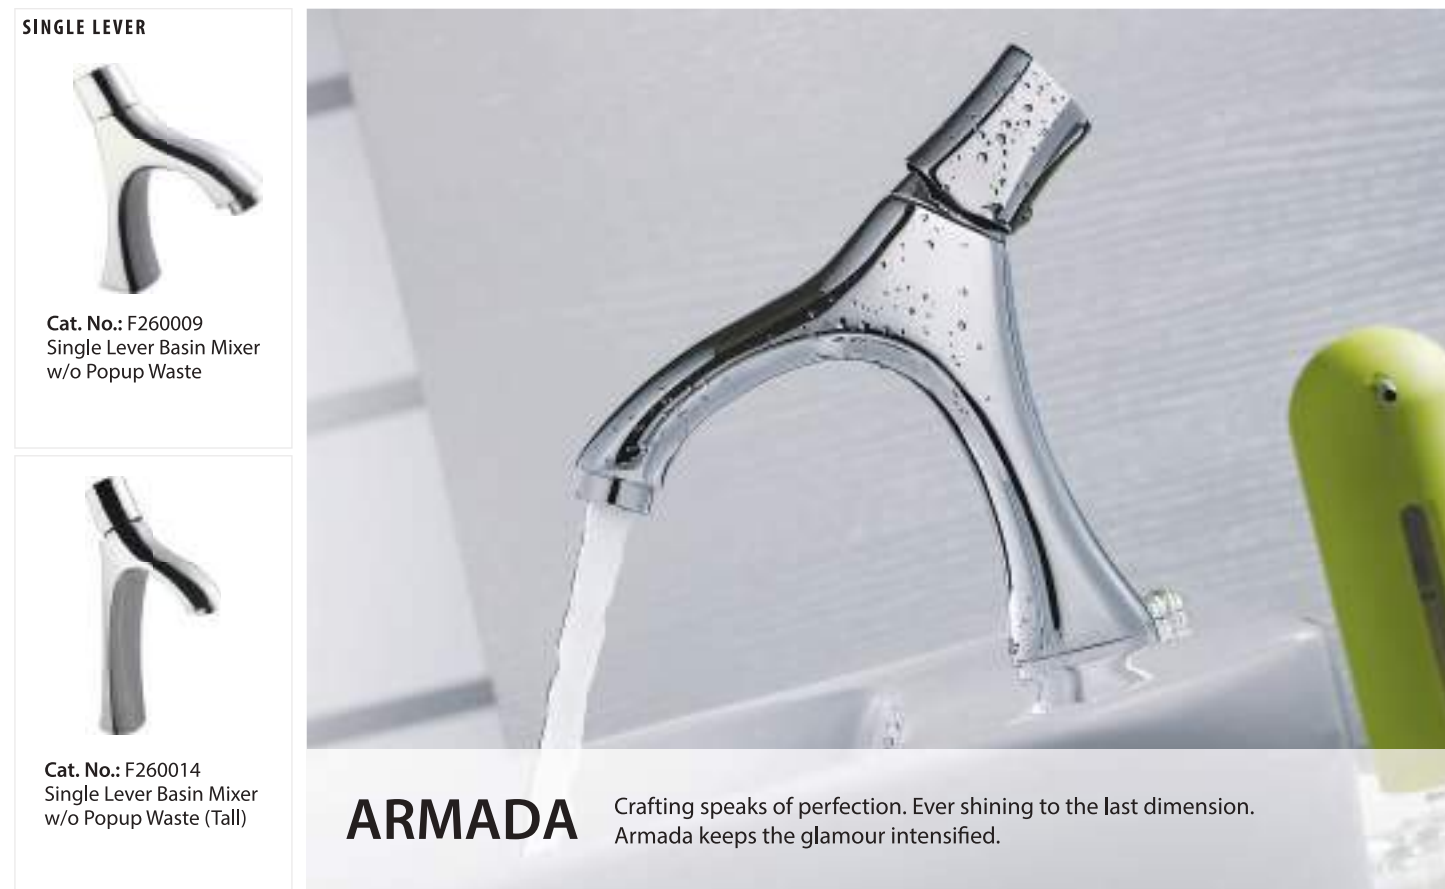

ARMADA Crafting speaks of perfection. Ever shining to the last dimension. Armada keeps the glamour intensified.

SINGLE LEVER			
 Cat. No.: F260009 Single Lever Basin Mixer w/o Popup Waste	 Cat. No.: F260014 Single Lever Basin Mixer w/o Popup Waste (Tall)	 Cat. No.: F260015 Single Lever Exposed Part Kit of Divertor Consisting of Operating Lever, Wall Flange & Knob Only (Suitable for Item F850090)	 Cat. No.: F260016 Single Lever Exposed Part Kit of Hi-Flow Divertor Consisting of Operating Lever, Wall Flange & Knob only (Suitable for Item F850091)
 Cat. No.: F260017 Single Lever 3-Inlet Divertor Exposed Part Kit Consisting of Operating Lever, Wall Flange (Suitable for Item F850035) *Knob Shown Here Come With Compatible Body	 Cat. No.: F260007 Bath Spout	 Cat. No.: F260008 Bath Spout with Tip Ton	
QUARTER TURN			
 Cat. No.: F260001 Pillar Cock	 Cat. No.: F260002 Bib Cock with Wall Flange	 Cat. No.: F260003 Bib Cock 2 in 1	 Cat. No.: F260004 Angular Stop Cock
			 Cat. No.: F260018 Exposed Part Kit of Concealed Stop Cock with Fitting Sleeve, Operating Lever & Adjustable Wall Flange Compatible with • F850096 • F850097 • F850094 • F850095