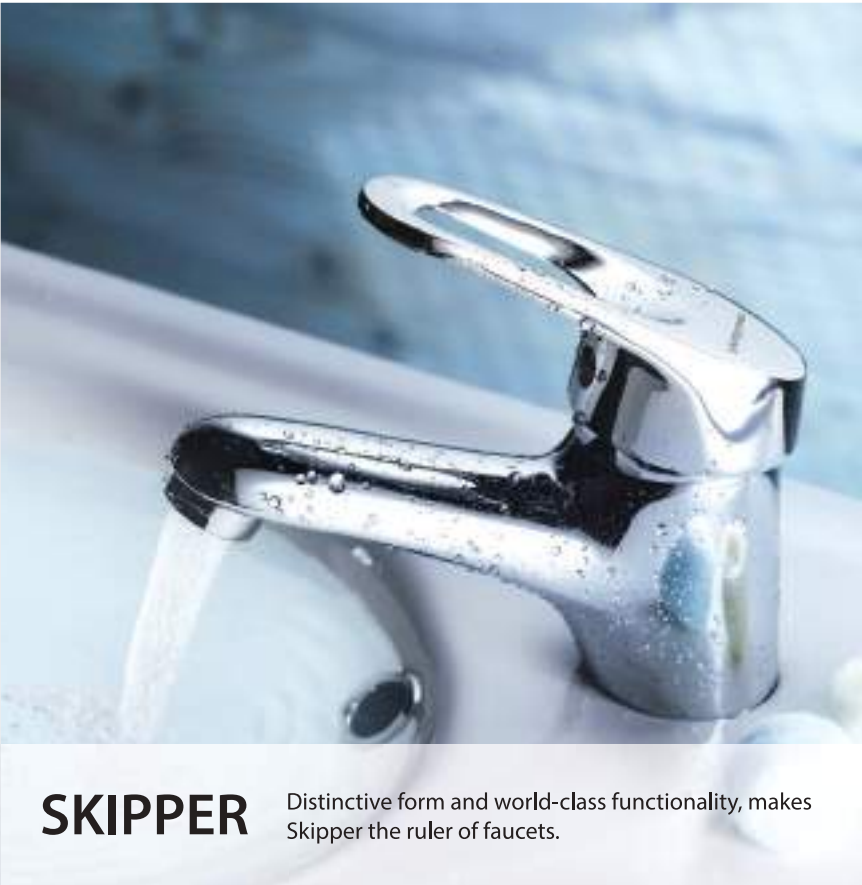

Cat. No.: F360019
Single Lever Exposed Bath & Shower Mixer with L Bend

Cat. No.: F360009
Bath Spout

Cat. No.: F360010
Bath Spout with Tip Ton

QUARTER TURN

Cat. No.: F360001
Cat. No.: F360001SCP
Pillar Cock

Cat. No.: F360002
Pillar Cock Tall

SINGLE LEVER

Cat. No.: F210010
Single Lever Basin Mixer w/o Popup Waste

Cat. No.: F360004
Cat. No.: F360004SCP
Bib Cock with Wall Flange

Cat. No.: F360005
Cat. No.: F360005SCP
Bib Cock 2 in 1

Cat. No.: F360006
Angular Stop Cock

Cat. No.: F360007
Exposed Part Kit of Concealed Stop Cock with Fitting Sleeve, Operating Lever & Adjustable Wall Flange Compatible with
•F850096 •F850097
•F850094 •F850095

KITCHEN - SINK MIXER

Cat. No.: F360027
Single Lever Sink Mixer (Wall Mounted)

Cat. No.: F210018
Single Lever Exposed Part Kit of Divertor Consisting of Operating Lever, Wall Flange & Knob only (Suitable for Item F850090)

Cat. No.: F210019
Single Lever Exposed Part Kit of Hi-Flow Divertor Consisting of Operating Lever, Wall Flange & Knob only (Suitable for Item F850091)

Cat. No.: F360028
Single Lever Sink Mixer (Table Mounted)

KITCHEN - SINK COCK

Cat. No.: F360023
Cat. No.: F360023SCP
Sink Cock with Swivel Casted Spout (Wall Mounted)

New

Cat. No.: F360052
Exposed Part Kit of Flush Cock with sleeve, handle & Adjustable Wall Flange (suitable for Item F850105)

Cat. No.: F210020
Single Lever 3-Inlet Divertor Exposed Part Kit Consisting of Operating Lever, Wall Flange (Suitable for Item F850035)
*Knob Shown Here Comes With Compatible Body

Cat. No.: F210012
Single Lever Bath & Shower Mixer (Exposed)

Cat. No.: F480009
Bath Spout

Cat. No.: F480010
Bath Spout with Tip Ton

QUARTER TURN

Cat. No.: F210001
Pillar Cock

Cat. No.: F210003
Bib Cock with Wall Flange

Cat. No.: F210004
Bib Cock 2 in 1

Cat. No.: F210005
Angular Stop Cock

Cat. No.: F210021
Exposed Part Kit of Concealed Stop Cock with Fitting Sleeve, Operating Lever & Adjustable Wall Flange Compatible with F850096, F850097, F850094 & F850095

KITCHEN SINK COCK

Cat. No.: F210024
Sink Cock with Normal Swivel Spout (Wall Mounted)