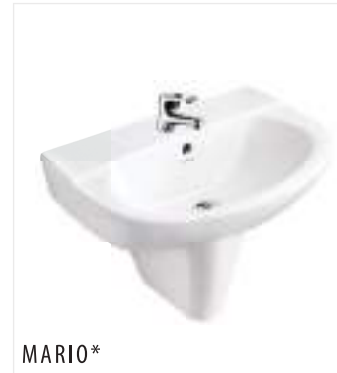

CLEO*

Size : 50 x 40 cm
Cat. No.: 10012
Ped. 11027
Starwhite Pastel Special

CLIPPER Italian Collection

Size : 66 x 47 cm
Cat. No.: 91014
Ped. 91109
Starwhite Pastel

DELTA

Size : 55 x 40 cm
Cat. No.: 10010
Ped. 11027
Starwhite Pastel Special