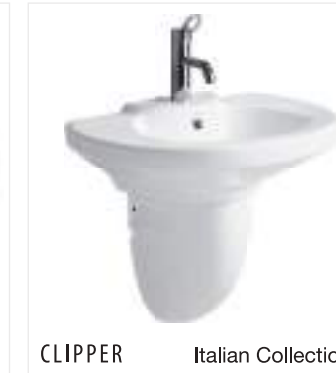

CLEO*

Size : 50 x 40 cm
Cat. No.: 10012
Ped. 11027
Starwhite Pastel Special

CLIPPER Italian Collection

Size : 66 x 47 cm
Cat. No.: 91014
Ped. 91109
Starwhite Pastel

DELTA

Size : 55 x 40 cm
Cat. No.: 10010
Ped. 11027
Starwhite Pastel Special